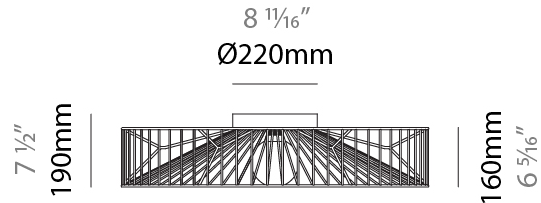

GENERAL

Series: Mariola
 Partner: Ole
 Division: Design
 Installation: Suspension
 Product Type: Pendant
 Mounting Location: Ceiling

PHYSICAL

Shape: Abstract
 Diameter (mm): 800
 Diameter (in): 31 1/2
 Height (mm): 160
 Height (in): 6 3/16
 Max. Overall Height (mm): 2160
 Max. Overall Height (in): 85 1/16
 Fixture Finish: BEI / BLK / BLU / COG / DGN / GRY / MRN / MOC / MUS / OLV / SIL / STN / TER / WHI
 Holder Finish: MBK
 Accent Finish: WHI / GSD
 Fixture Material: Fabric Cord / Metal
 Primary Material: Fabric - Recycled
 Cable Details: 2,000mm/78 3/4" Transparent Cable

GENERAL

Series: Mariola
 Partner: Ole
 Division: Design
 Installation: Surface
 Product Type: Ceiling Surface
 Mounting Location: Ceiling

PHYSICAL

Shape: Abstract
 Diameter (mm): 800
 Diameter (in): 31 1/2
 Height (mm): 190
 Height (in): 7 1/2
 Fixture Finish: BEI / BLK / BLU / COG / DGN / GRY / MRN / MOC / MUS / OLV / SIL / STN / TER / WHI
 Holder Finish: WHI / GSD
 Accent Finish: WHI
 Fixture Material: Fabric Cord / Metal
 Primary Material: Fabric - Recycled

Certified By: Certified for North American Standards
 IP rating: IP20

PROJECT
TYPE
SPECIFIER
QUANTITY
DATE

Ø800mm 31 1/2"

MARIOLA SURFACE

D112049-

PROJECT _____

TYPE _____

SPECIFIER _____