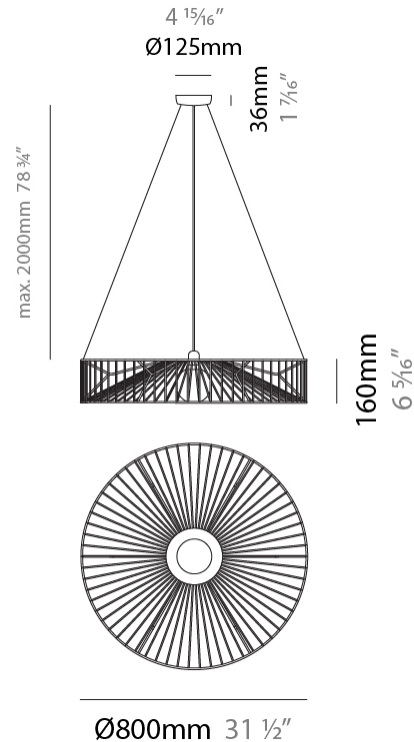

MARIOLA SUSPENSION

D111182- _____

base number   Finish Options   Finish Options

1. To build a product code in our configurator select the specify button on the base model # product page
2. To build a manual product code on this datasheet choose from the options listed below in blue font and add the suffix to the base model #

GENERAL

Series: Mariola
Partner: Ole
Division: Design
Installation: Suspension
Product Type: Pendant
Mounting Location: Ceiling

PHYSICAL

Shape: Abstract
Diameter (mm): 800
Diameter (in): 31 1/2
Height (mm): 160
Height (in): 6 3/16
Max. Overall Height (mm): 2160
Max. Overall Height (in): 85 1/16
Fixture Finish: BEI / BLK / BLU / COG / DGN / GRY / MRN / MOC / MUS / OLV / SIL / STN / TER / WHI
Holder Finish: MBK
Accent Finish: WHI / GSD
Fixture Material: Fabric Cord / Metal
Primary Material: Fabric - Recycled
Cable Details: 2,000mm/78 3/4" Transparent Cable

ELECTRICAL

Number of Lamps: 1
Lamp Type: LED Retrofit
Bulb Included: Bulb Not Included
Max. Wattage Per Lamp (W): 20
Lamp Base: E26
Input Voltage (V): 120
Upon Request: 277Vac / GU24

LED

OPTICAL

RATINGS AND CERTIFICATIONS

Certified By: Certified for North American Standards
IP rating: IP20

PROJECT	_____
TYPE	_____
SPECIFIER	_____
QUANTITY	_____
DATE	_____